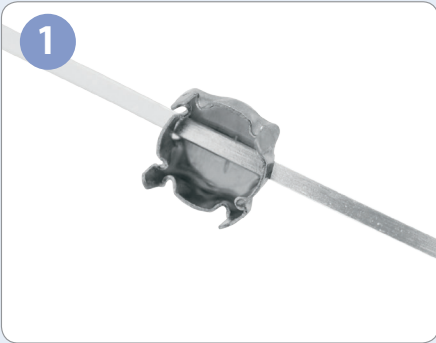

Flat Memory Wire Findings (Cup)

ATTACHING CUP FLAT MEMORY WIRE FINDINGS

1 Slide the Cup Finding onto the Flat Memory Wire.

2 Insert Beads or Cubic Zirconia's into the Cup Finding.

Flat Memory Wire Findings can attach great to other materials like Elasticity Chain!

Attach a Flat Memory Wire End Cap to finish designs!